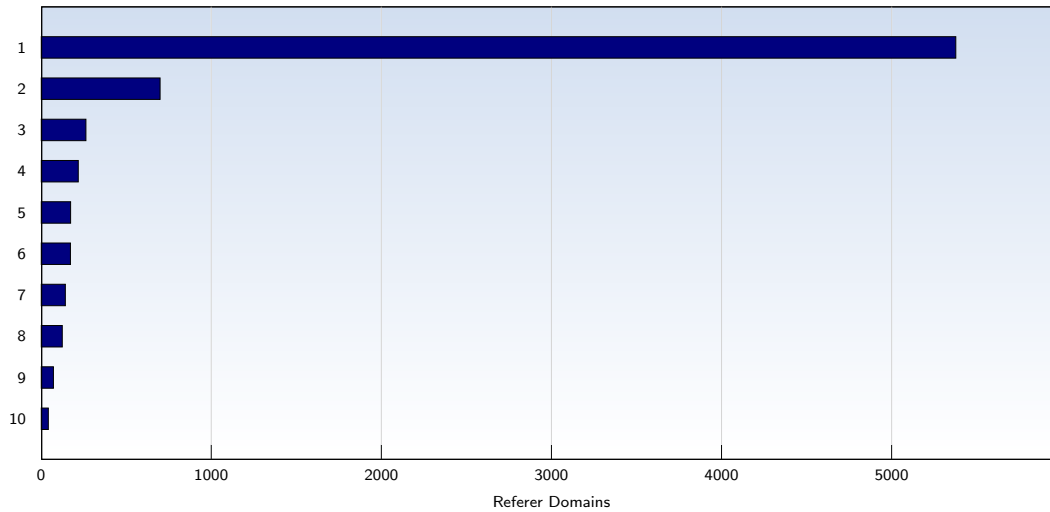

Date	Amount
Wednesday 04/16/2008	1.59
Thursday 04/17/2008	1.75
Friday 04/18/2008	1.29
Saturday 04/19/2008	1.79
Sunday 04/20/2008	2.07
Monday 04/21/2008	1.87
Tuesday 04/22/2008	1.61
Wednesday 04/23/2008	1.94
Thursday 04/24/2008	2.28
Friday 04/25/2008	1.63
Saturday 04/26/2008	2.16
Sunday 04/27/2008	1.50
Monday 04/28/2008	1.54
Tuesday 04/29/2008	1.51
Wednesday 04/30/2008	1.36
Average	1.75

The average number of pages opened per unique visit. Only fully loaded pages are counted.

Top 10 Popular Pages

Rank	Page	Amount	%
1	historyofredding.com/	2979	8
2	historyofredding.com/HRmbsd.htm	2228	5
3	historyofredding.com/robots.txt	1962	5
4	historyofredding.com/HRpictures.htm	855	2
5	historyofredding.com/my-brother-sam-is-dead_summary.htm	839	2
6	historyofredding.com/HRGeorgetown.htm	715	1
7	historyofredding.com/HRearlysettlers.htm	677	1
8	historyofredding.com/HRmbsd_photos.htm	636	1
9	historyofredding.com/HRfamouspeople.htm	590	1
10	historyofredding.com/HRhiking.htm	559	1
	Total	37210	

These statistics show you the most frequently called pages.

Top 10 Referer Domains

Rank	Domain	Amount	%
1	google.com	5378	25
2	yahoo.com	700	3
3	live.com	264	1
4	webenglishteacher.com	219	1
5	ask.com	174	0
6	msn.com	173	0
7	aol.com	143	0
8	google.ca	125	0
9	google.co.uk	73	0
10	dogpile.com	43	0
	Total	7899	