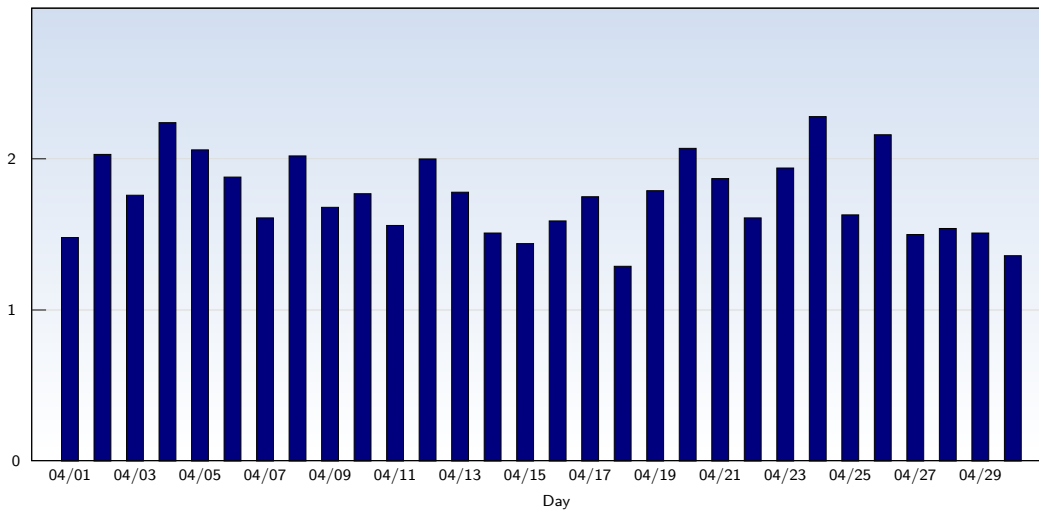

Date	Amount
Wednesday 04/16/2008	887
Thursday 04/17/2008	680
Friday 04/18/2008	630
Saturday 04/19/2008	549
Sunday 04/20/2008	613
Monday 04/21/2008	742
Tuesday 04/22/2008	798
Wednesday 04/23/2008	802
Thursday 04/24/2008	683
Friday 04/25/2008	604
Saturday 04/26/2008	658
Sunday 04/27/2008	692
Monday 04/28/2008	708
Tuesday 04/29/2008	777
Wednesday 04/30/2008	809
Total	21261

Page Views

Date	Amount
Tuesday 04/01/2008	1184
Wednesday 04/02/2008	1951
Thursday 04/03/2008	1254
Friday 04/04/2008	1455
Saturday 04/05/2008	1081
Sunday 04/06/2008	1175
Monday 04/07/2008	1261
Tuesday 04/08/2008	1612
Wednesday 04/09/2008	1517
Thursday 04/10/2008	1232
Friday 04/11/2008	1053
Saturday 04/12/2008	1111
Sunday 04/13/2008	1037
Monday 04/14/2008	1065
Tuesday 04/15/2008	946

Date	Amount
Wednesday 04/16/2008	1408
Thursday 04/17/2008	1193
Friday 04/18/2008	814
Saturday 04/19/2008	985
Sunday 04/20/2008	1270
Monday 04/21/2008	1389
Tuesday 04/22/2008	1285
Wednesday 04/23/2008	1558
Thursday 04/24/2008	1560
Friday 04/25/2008	986
Saturday 04/26/2008	1420
Sunday 04/27/2008	1040
Monday 04/28/2008	1090
Tuesday 04/29/2008	1174
Wednesday 04/30/2008	1104
Total	37210

These statistics show all successful page views (also known as page impressions) and the time they were made. Only fully loaded pages are counted. Individual images and components are not included.

Pages per Visit