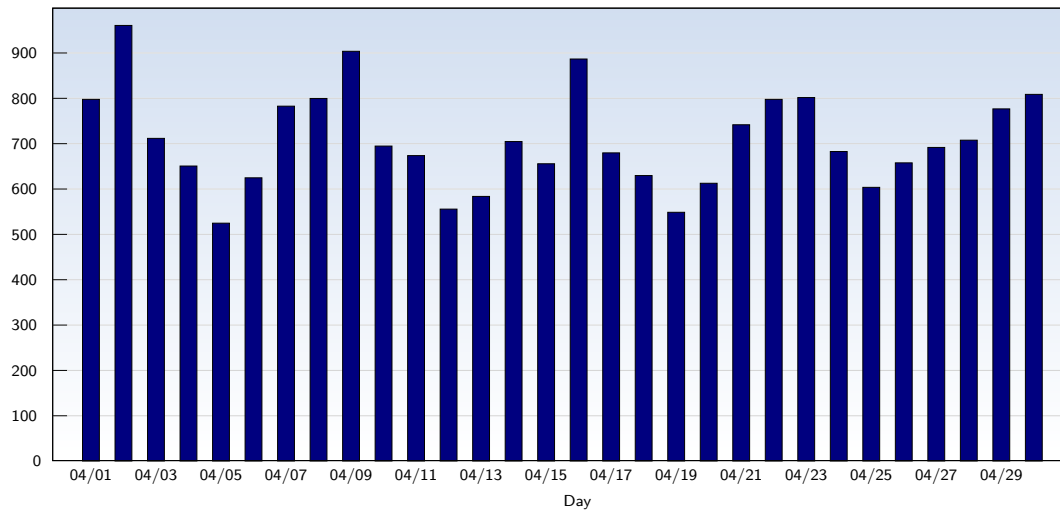

Monthly Report 04/01/2008 - 04/30/2008

For historyoffreeding.com

Unique Visits

Date	Amount
Tuesday 04/01/2008	798
Wednesday 04/02/2008	961
Thursday 04/03/2008	712
Friday 04/04/2008	651
Saturday 04/05/2008	525
Sunday 04/06/2008	625
Monday 04/07/2008	783
Tuesday 04/08/2008	800
Wednesday 04/09/2008	904
Thursday 04/10/2008	695
Friday 04/11/2008	674
Saturday 04/12/2008	556
Sunday 04/13/2008	584
Monday 04/14/2008	705
Tuesday 04/15/2008	656

Date	Amount
Wednesday 04/16/2008	887
Thursday 04/17/2008	680
Friday 04/18/2008	630
Saturday 04/19/2008	549
Sunday 04/20/2008	613
Monday 04/21/2008	742
Tuesday 04/22/2008	798
Wednesday 04/23/2008	802
Thursday 04/24/2008	683
Friday 04/25/2008	604
Saturday 04/26/2008	658
Sunday 04/27/2008	692
Monday 04/28/2008	708
Tuesday 04/29/2008	777
Wednesday 04/30/2008	809
Total	21261

This analysis summarizes multiple page impressions of an individual visitor into unique visits. A visitor is counted as an unique visit when requesting at least one page. If more than 30 minutes have elapsed since the first page impression, further requests will be counted as a new unique visit.

Page Views

Date	Amount
Tuesday 04/01/2008	1184
Wednesday 04/02/2008	1951
Thursday 04/03/2008	1254
Friday 04/04/2008	1455
Saturday 04/05/2008	1081
Sunday 04/06/2008	1175
Monday 04/07/2008	1261
Tuesday 04/08/2008	1612
Wednesday 04/09/2008	1517
Thursday 04/10/2008	1232
Friday 04/11/2008	1053
Saturday 04/12/2008	1111
Sunday 04/13/2008	1037
Monday 04/14/2008	1065
Tuesday 04/15/2008	946