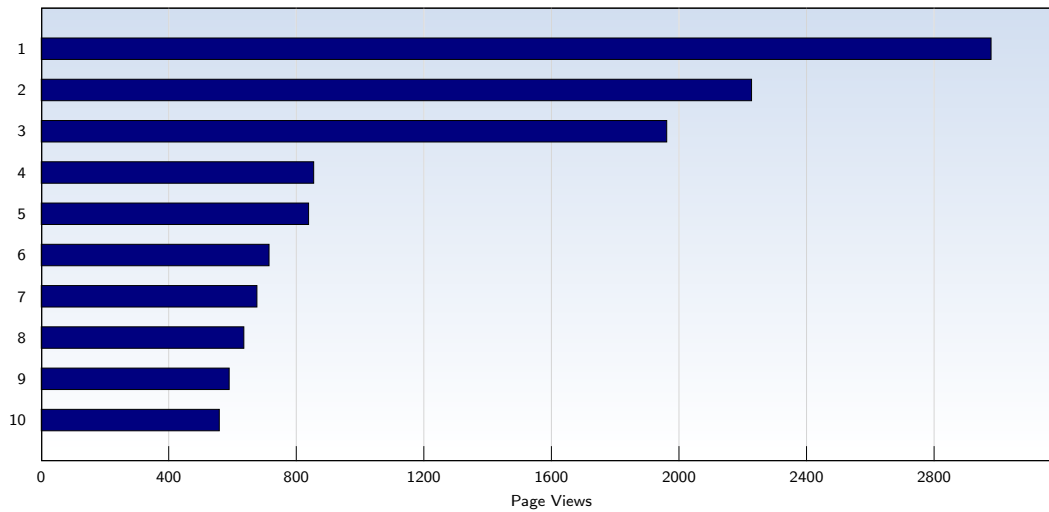

Top 10 Popular Pages

Rank	Page	Amount	%
1	historyofredding.com/	2979	8
2	historyofredding.com/HRmbsd.htm	2228	5
3	historyofredding.com/robots.txt	1962	5
4	historyofredding.com/HRpictures.htm	855	2
5	historyofredding.com/my-brother-sam-is-dead_summary.htm	839	2
6	historyofredding.com/HRGeorgetown.htm	715	1
7	historyofredding.com/HRearlysettlers.htm	677	1
8	historyofredding.com/HRmbsd_photos.htm	636	1
9	historyofredding.com/HRfamouspeople.htm	590	1
10	historyofredding.com/HRhiking.htm	559	1
	Total	37210	

These statistics show you the most frequently called pages.