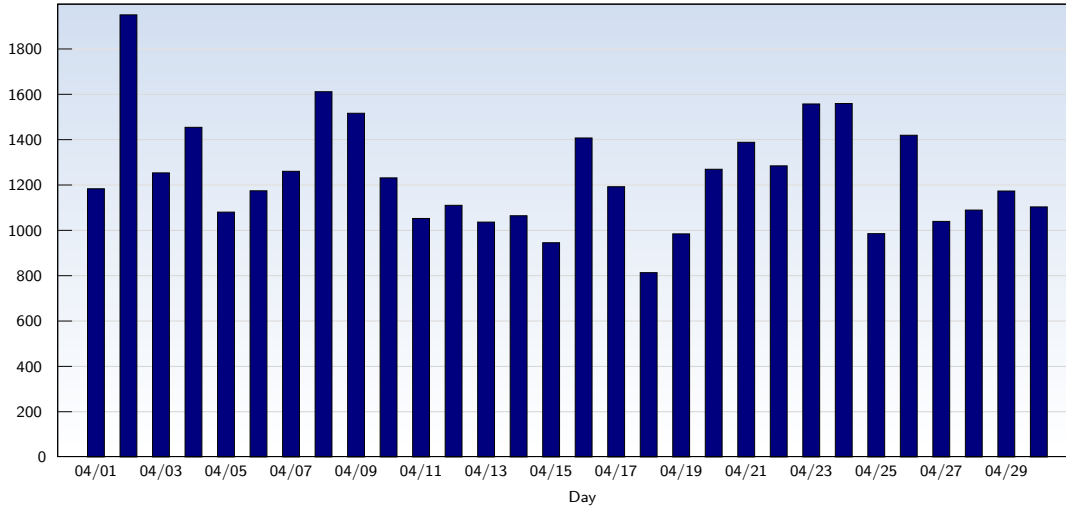

Monthly Report 04/01/2008 - 04/30/2008

For historyoffreeding.com

Unique Visits

Date	Amount
Tuesday 04/01/2008	798
Wednesday 04/02/2008	961
Thursday 04/03/2008	712
Friday 04/04/2008	651
Saturday 04/05/2008	525
Sunday 04/06/2008	625
Monday 04/07/2008	783
Tuesday 04/08/2008	800
Wednesday 04/09/2008	904
Thursday 04/10/2008	695
Friday 04/11/2008	674
Saturday 04/12/2008	556
Sunday 04/13/2008	584
Monday 04/14/2008	705
Tuesday 04/15/2008	656

Date	Amount
Wednesday 04/16/2008	887
Thursday 04/17/2008	680
Friday 04/18/2008	630
Saturday 04/19/2008	549
Sunday 04/20/2008	613
Monday 04/21/2008	742
Tuesday 04/22/2008	798
Wednesday 04/23/2008	802
Thursday 04/24/2008	683
Friday 04/25/2008	604
Saturday 04/26/2008	658
Sunday 04/27/2008	692
Monday 04/28/2008	708
Tuesday 04/29/2008	777
Wednesday 04/30/2008	809
Total	21261

This analysis summarizes multiple page impressions of an individual visitor into unique visits. A visitor is counted as an unique visit when requesting at least one page. If more than 30 minutes have elapsed since the first page impression, further requests will be counted as a new unique visit.

Page Views

Date	Amount
Tuesday 04/01/2008	1184
Wednesday 04/02/2008	1951
Thursday 04/03/2008	1254
Friday 04/04/2008	1455
Saturday 04/05/2008	1081
Sunday 04/06/2008	1175
Monday 04/07/2008	1261
Tuesday 04/08/2008	1612
Wednesday 04/09/2008	1517
Thursday 04/10/2008	1232
Friday 04/11/2008	1053
Saturday 04/12/2008	1111
Sunday 04/13/2008	1037
Monday 04/14/2008	1065
Tuesday 04/15/2008	946